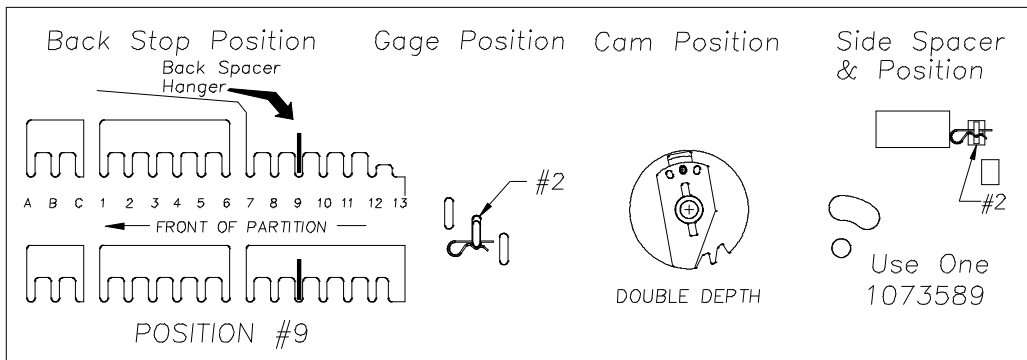

1. PRODUCT

473 ML, 16 OZ. ARROWHEAD - WATER PET BOTTLE - 2.58 x 7.50 Long

2. PRODUCT CAPACITY

34 PER COLUMN - 72", 44 PER COLUMN - 79"

3. SET UP GUIDE UNIVENDOR-2

Product	CAM POSITION	BACK SPACER	GAGE BAR	Sold out Lever	SIDE	GAGE BAR CLIP	
					SPACER	Part No.	Position
16 OZ Arrowhead	2	9	2	389242 SHORT	1073589	1066112-1	1

Note: To properly vend Arrowhead 16oz.The Univendor-2 must have the columns setup correctly.

4. GAGE BAR CLIP SET UP.

5. SET UP GUIDE.

6. SOLD-OUT LEVER TO BE SHORT STYLE WITH NEW FRONT SPACER #1077457. SPRING TO BE LOCATED ON THE RIGHT SIDE (LOW PRESSURE SETTING).