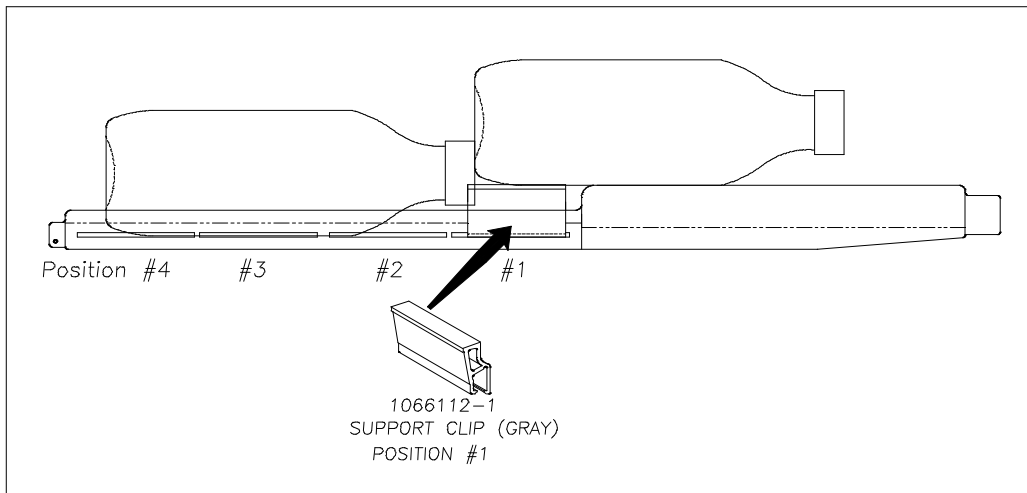

1. PRODUCT

473 ML, 16 OZ. ARROWHEAD - WATER PET BOTTLE - 2.58 x 7.50 Long

2. PRODUCT CAPACITY

34 PER COLUMN - 72", 44 PER COLUMN - 79"

3. SET UP GUIDE UNIVENDOR-2

Product	CAM POSITION	BACK SPACER	GAGE BAR	Sold out Lever	SIDE	GAGE BAR CLIP	
					SPACER	Part No.	Position
16 OZ Arrowhead	2	9	2	389242 SHORT	1073589	1066112-1	1

Note: To properly vend Arrowhead 16oz.The Univendor-2 must have the columns setup correctly.

4. GAGE BAR CLIP SET UP.

5. SET UP GUIDE.

6. SOLD-OUT LEVER TO BE SHORT STYLE WITH NEW FRONT SPACER #1077457. SPRING TO BE LOCATED ON THE RIGHT SIDE (LOW PRESSURE SETTING).