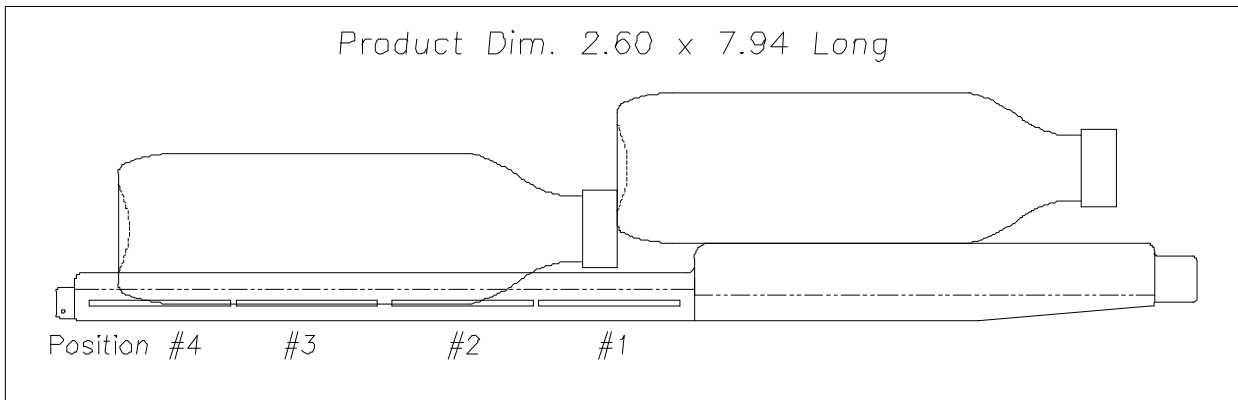

DANNON WATER 500 ML "RIBBED" PET BOTTLE

UNIVENDOR-2 PRODUCT SET-UP GUIDE

7/28/97

1. PRODUCT

Rev. 7/30/98

500 ML, 1 PT.9 OZ. DANNON - WATER "RIBBED" PET BOTTLE - 2.60 x 7.94 Long

2. PRODUCT CAPACITY

34 PER COLUMN - 72", 42 PER COLUMN - 79"

3.

Product	CAM POSITION	BACK SPACER	GAGE BAR	Sold out Lever	BOTTLE GUIDE	SIDE SPACER	GAGE BAR CLIP	
							Part No.	Position
500 ML DANNON	2	10	2	1083449 SHORT	1085457	1073589	NONE	0

4. GAGE BAR CLIP SET UP.

5. SET UP GUIDE.

Bottle Guide Position	Back Spacer Position	Gage Bar Position	Cam Position	Side Shim & Position
<p>Left Hand Part. Right Hand Part.</p>	<p>Back Spacer Hanger</p> <p>POSITION #10</p>	<p>#2</p>	<p>DOUBLE DEPTH</p>	<p>Use One 1073589</p>