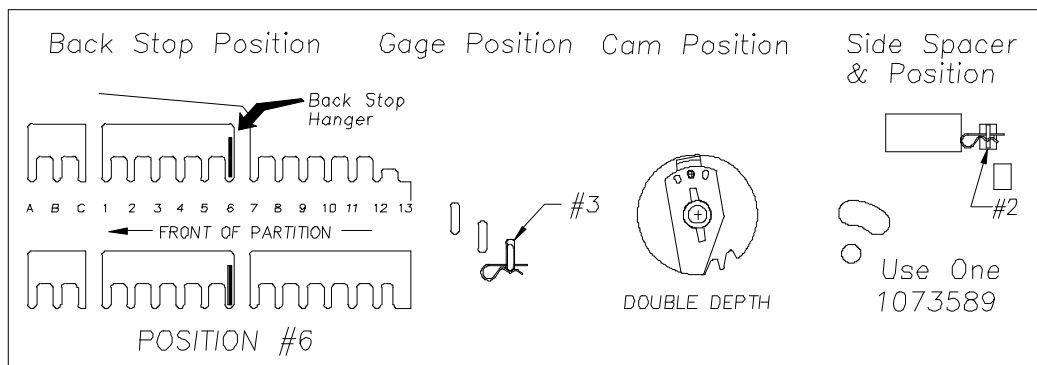

1. PRODUCT

355 ML, 12 OZ. EVIAN MOUNTAIN TOP - WATER PET BOTTLE - 2.55 x 6.40 Long

2. PRODUCT CAPACITY

34 PER COLUMN - 72", 44 PER COLUMN - 79"

3. SET UP GUIDE UNIVENDOR-2

Product	CAM POSITION	BACK SPACER	GAGE BAR	Sold out Lever	SIDE SPACER	GAGE BAR CLIP	
						Part No.	Position
355 ML EVIAN	2	6	3	389242 SHORT	1073589	1066112-1	1

Note: To properly vend Evian 355ML. The Univendor-2 must have the columns setup correctly.

4. GAGE BAR CLIP SET UP.

5. SET UP GUIDE.

6. SOLD-OUT LEVER TO BE SHORT STYLE WITH FRONT SPACER. SPRING TO BE LOCATED ON THE RIGHT SIDE (LOW PRESSURE SETTING).