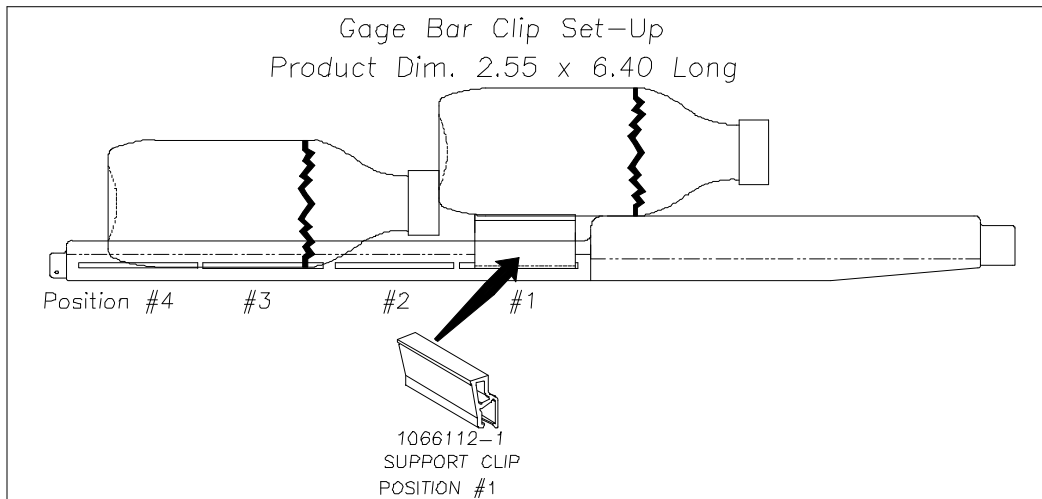

1. PRODUCT

355 ML, 12 OZ. EVIAN MOUNTAIN TOP - WATER PET BOTTLE - 2.55 x 6.40 Long

2. PRODUCT CAPACITY

34 PER COLUMN - 72", 44 PER COLUMN - 79"

3. SET UP GUIDE UNIVENDOR-2

Product	CAM POSITION	BACK SPACER	GAGE BAR	Sold out Lever	SIDE SPACER	GAGE BAR CLIP	
						Part No.	Position
355 ML EVIAN	2	6	3	389242 SHORT	1073589	1066112-1	1

Note: To properly vend Evian 355ML. The Univendor-2 must have the columns setup correctly.

4. GAGE BAR CLIP SET UP.

5. SET UP GUIDE.

6. SOLD-OUT LEVER TO BE SHORT STYLE WITH FRONT SPACER. SPRING TO BE LOCATED ON THE RIGHT SIDE (LOW PRESSURE SETTING).