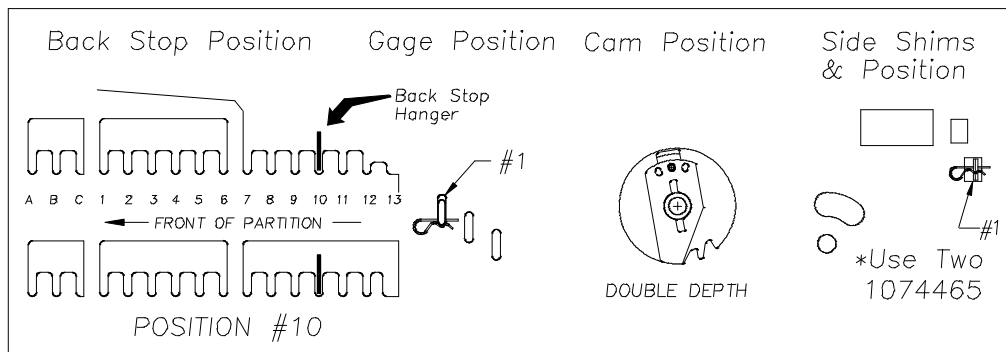

1. PRODUCT

20 OZ. POWERADE HORIZONTAL LOGO TOP PET - 2.905 ±.080 x 7.693 ±.060 Long C. C. ATLANTA

2. PRODUCT CAPACITY

28 PER COLUMN - 72", 34 PER COLUMN - 79"

3. SET UP GUIDE UNIVENDOR-2

Product	CAM POSITION	BACK SPACER	GAGE BAR	Sold out Lever	SIDE SHIM	GAGE BAR CLIP	
						Part No.	Position
20 oz Powerade	2	10	1	389242 SHORT	*TWO 1074465	1066112-1	1
						1066104	2

Note: To properly vend 20oz. Powerade. The Univendor-2 must have the columns setup correctly.

4. GAGE BAR CLIP SET UP.

5. SET UP GUIDE.

Note: *Due to the variance of diameter of the product from the PET Mfg. two flat shims will be required to properly vend 20oz. Powerade. If product exceeds the dimension of 2.905 +.080 remove shims accordingly.

6. SOLD-OUT LEVER TO BE SHORT STYLE WITH FRONT SPACER.
SPRING TO BE LOCATED ON THE RIGHT SIDE (LOW PRESSURE SETTING).