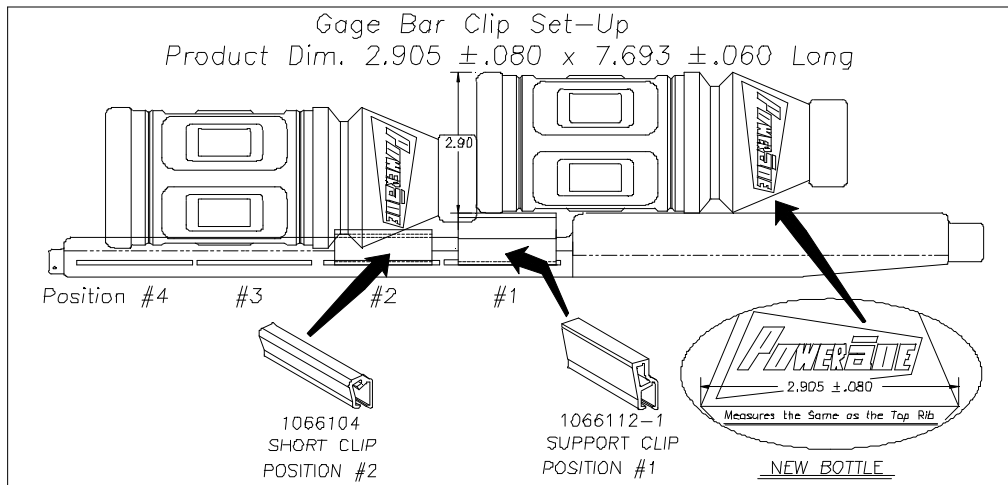

1. PRODUCT

20 OZ. POWERADE HORIZONTAL LOGO TOP PET - 2.905 ±.080 x 7.693 ±.060 Long C. C. ATLANTA

2. PRODUCT CAPACITY

28 PER COLUMN - 72", 34 PER COLUMN - 79"

3. SET UP GUIDE UNIVENDOR-2

Product	CAM POSITION	BACK SPACER	GAGE BAR	Sold out Lever	SIDE SHIM	GAGE BAR CLIP	
						Part No.	Position
20 oz Powerade	2	10	1	389242 SHORT	*TWO 1074465	1066112-1	1
						1066104	2

Note: To properly vend 20oz. Powerade. The Univendor-2 must have the columns setup correctly.

4. GAGE BAR CLIP SET UP.

5. SET UP GUIDE.

Note: *Due to the variance of diameter of the product from the PET Mfg. two flat shims will be required to properly vend 20oz. Powerade. If product exceeds the dimension of 2.905 +.080 remove shims accordingly.

6. SOLD-OUT LEVER TO BE SHORT STYLE WITH FRONT SPACER.
SPRING TO BE LOCATED ON THE RIGHT SIDE (LOW PRESSURE SETTING).