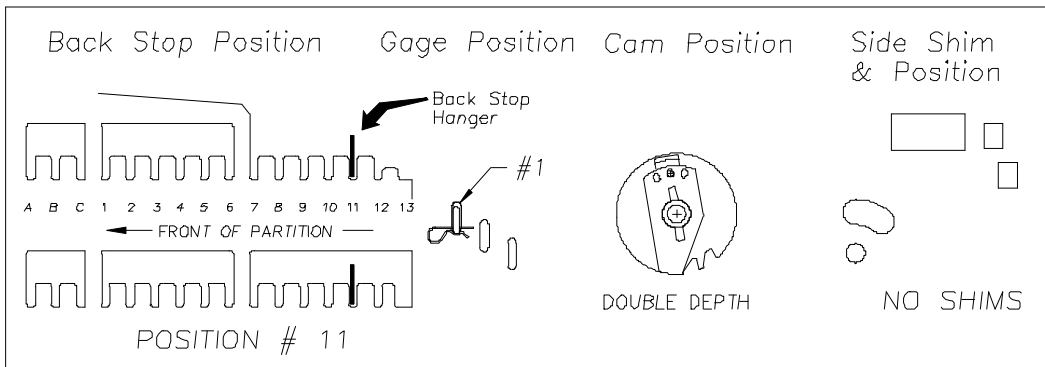

1. PRODUCT

20 OZ. ALL SPORT PET BOTTLE - 2.90 Top x 8.12 Long

2. PRODUCT CAPACITY

28 PER COLUMN - 72", 32 PER COLUMN - 79"

3. SET UP GUIDE UNIVENDOR-2

Product	CAM POSITION	BACK SPACER	GAGE BAR	Sold out Lever	SIDE SHIM	GAGE BAR CLIP	
						Part No.	Position
20 oz All Sport	2	11	1	389242 SHORT	NONE	1066112	1

Note: To properly vend 20 oz. All Sport. The Univendor-2 must have the columns setup correctly.

4. GAGE BAR CLIP SET UP.

5. SET UP GUIDE.

6. SOLD-OUT LEVER TO BE SHORT STYLE WITH FRONT SPACER. SPRING TO BE LOCATED ON THE RIGHT SIDE (LOW PRESSURE SETTING).