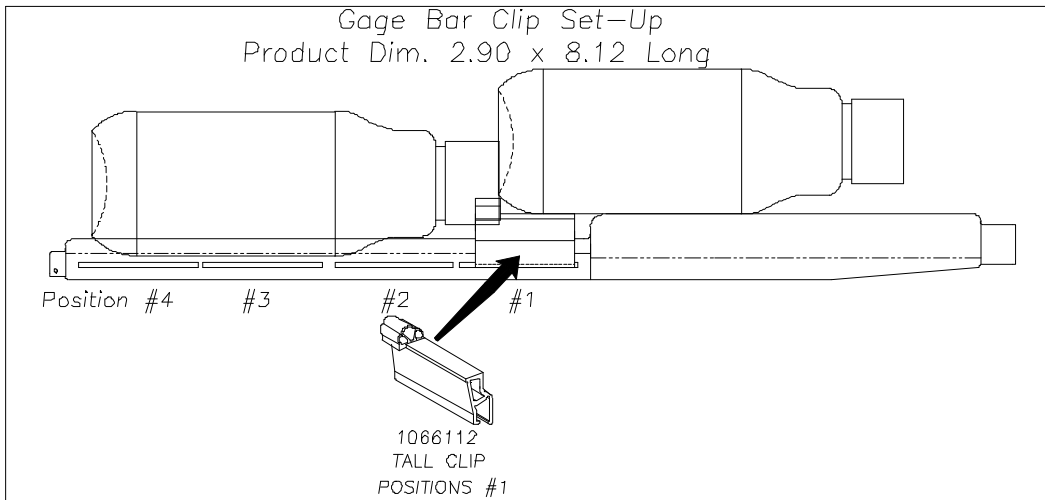

1. PRODUCT

20 OZ. ALL SPORT PET BOTTLE - 2.90 Top x 8.12 Long

2. PRODUCT CAPACITY

28 PER COLUMN - 72", 32 PER COLUMN - 79"

3. SET UP GUIDE UNIVENDOR-2

Product	CAM POSITION	BACK SPACER	GAGE BAR	Sold out Lever	SIDE SHIM	GAGE BAR CLIP	
						Part No.	Position
20 oz All Sport	2	11	1	389242 SHORT	NONE	1066112	1

Note: To properly vend 20 oz. All Sport. The Univendor-2 must have the columns setup correctly.

4. GAGE BAR CLIP SET UP.

5. SET UP GUIDE.

6. SOLD-OUT LEVER TO BE SHORT STYLE WITH FRONT SPACER. SPRING TO BE LOCATED ON THE RIGHT SIDE (LOW PRESSURE SETTING).