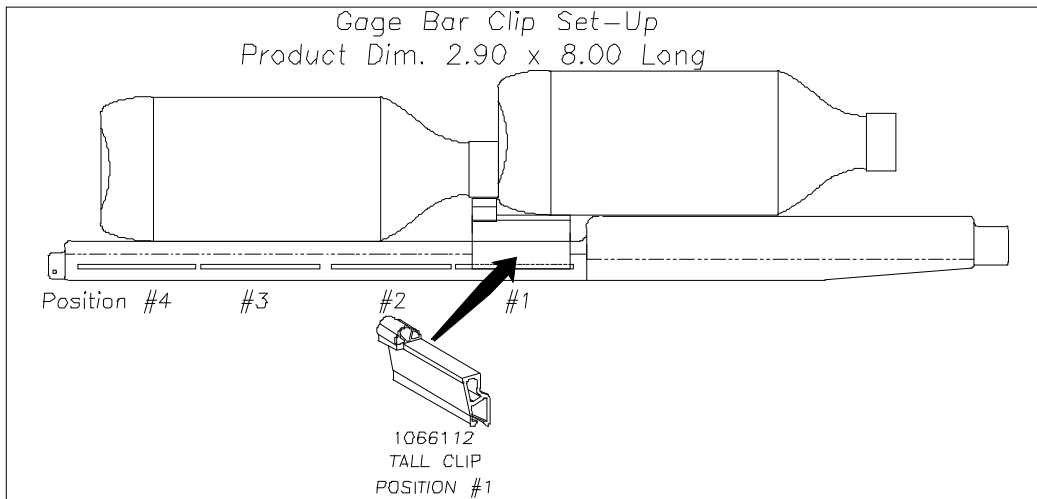

1. PRODUCT

20 OZ. STRAIGHT WALL PET BOTTLE - 2.90 Top x 8.00 Long

2. PRODUCT CAPACITY

28 PER COLUMN - 72", 32 PER COLUMN - 79"

3. SET UP GUIDE UNIVENDOR-2

Product	CAM POSITION	BACK SPACER	GAGE BAR	Sold out Lever	SIDE SHIM	GAGE BAR CLIP	
						Part No.	Position
20 oz Straight Wall	2	11	1	389242 SHORT	NONE	1066112	1

Note: To properly vend 20 oz. Straight Wall. The Univendor-2 must have the columns setup correctly.

4. GAGE BAR CLIP SET UP.