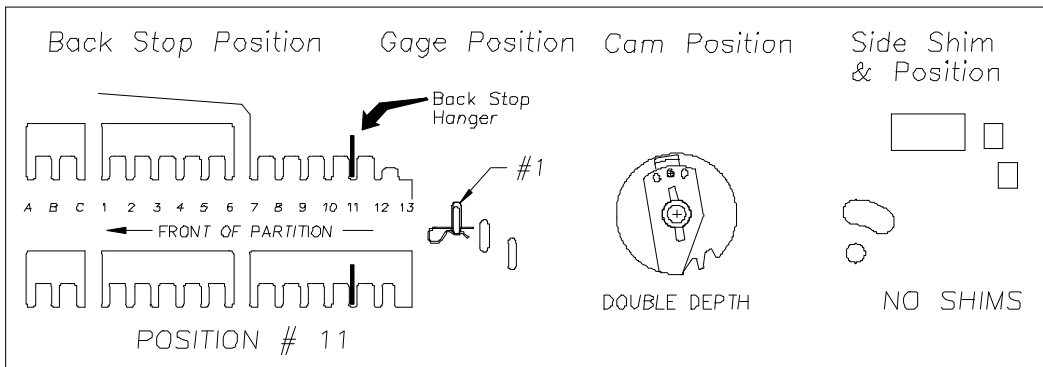

5. SET UP GUIDE.

**6. SOLD-OUT LEVER TO BE SHORT STYLE WITH FRONT SPACER.
SPRING TO BE LOCATED ON THE RIGHT SIDE (LOW PRESSURE SETTING).**