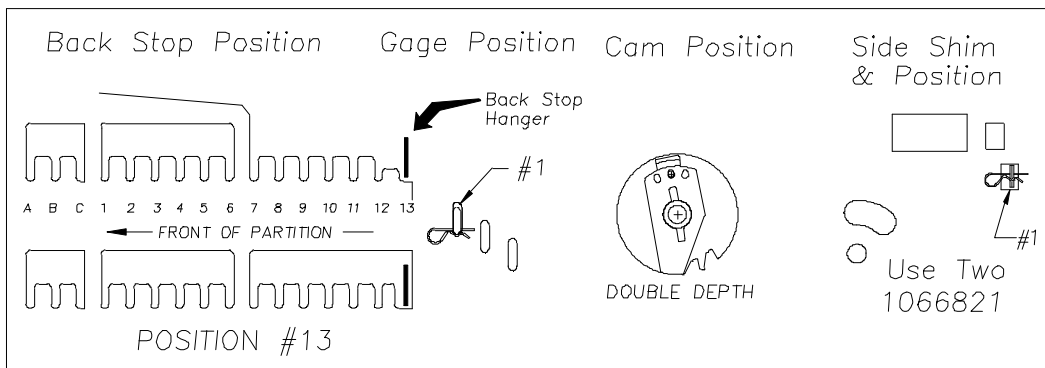

1. PRODUCT

20 OZ. GATORADE PET - 2.86 Top x 2.89 Btm x 8.90 Long

2. PRODUCT CAPACITY

28 PER COLUMN - 72", 34 PER COLUMN - 79"

3. SET UP GUIDE UNIVENDOR-2

Product	CAM POSITION	BACK SPACER	GAGE BAR	Sold out Lever	SIDE SHIM	GAGE BAR CLIP	
						Part No.	Position
20 oz Gatorade	2	13	1	389242 SHORT	TWO 1066821	1066112	1

Note: To properly vend 20 oz. Gatorade. The Univendor-2 must have the columns setup correctly.

4. GAGE BAR CLIP SET UP.

5. SET UP GUIDE.

6. SOLD-OUT LEVER TO BE SHORT STYLE WITH FRONT SPACER. SPRING TO BE LOCATED ON THE RIGHT SIDE (LOW PRESSURE SETTING).