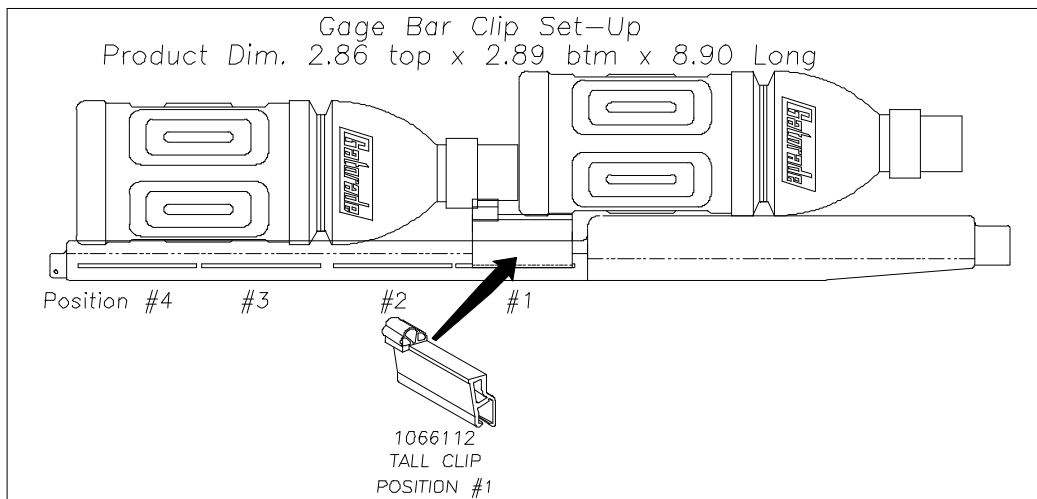

1. PRODUCT

20 OZ. GATORADE PET - 2.86 Top x 2.89 Btm x 8.90 Long

2. PRODUCT CAPACITY

28 PER COLUMN - 72", 34 PER COLUMN - 79"

3. SET UP GUIDE UNIVENDOR-2

Product	CAM POSITION	BACK SPACER	GAGE BAR	Sold out Lever	SIDE SHIM	GAGE BAR CLIP	
						Part No.	Position
20 oz Gatorade	2	13	1	389242 SHORT	TWO 1066821	1066112	1

Note: To properly vend 20 oz. Gatorade. The Univendor-2 must have the columns setup correctly.

4. GAGE BAR CLIP SET UP.

5. SET UP GUIDE.

6. SOLD-OUT LEVER TO BE SHORT STYLE WITH FRONT SPACER. SPRING TO BE LOCATED ON THE RIGHT SIDE (LOW PRESSURE SETTING).